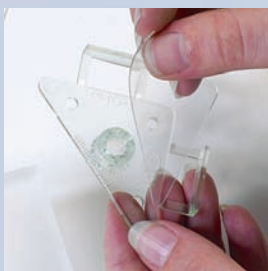

per il fissaggio si può usare anche del **biadesivo**
zur befestigung kann auch **doppelkleber** verwendet werden
double faced adhesive tape to fix the spacers with the sign